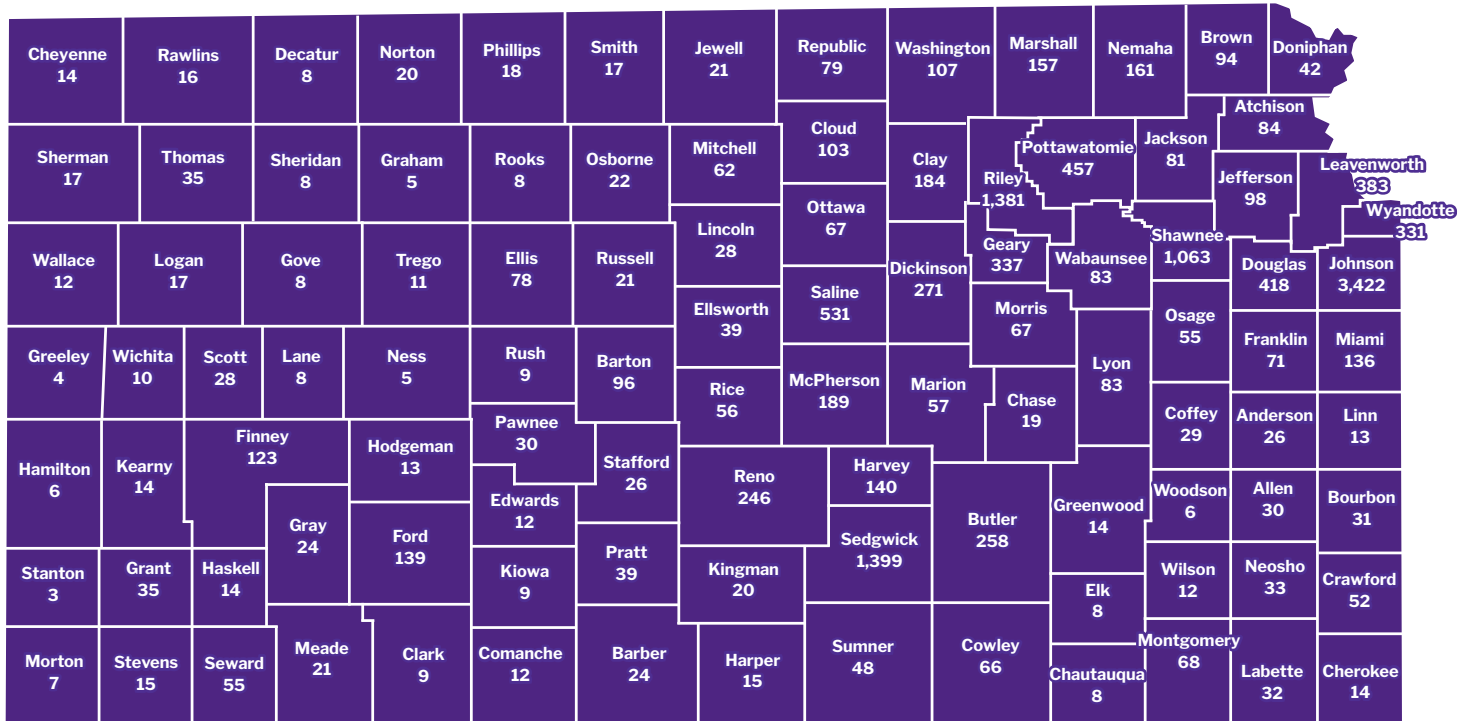

COLLEGE OF EDUCATION BY COUNTY

Allen	30	Finney	123	Logan	17	Rooks	8
Anderson	26	Ford	139	Lyon	83	Rush	9
Atchison	84	Franklin	71	Marion	57	Russell	21
Barber	24	Geary	337	Marshall	157	Saline	531
Barton	96	Gove	8	McPherson	189	Scott	28
Bourbon	31	Graham	5	Meade	21	Sedgwick	1,399
Brown	94	Grant	35	Miami	136	Seward	55
Butler	258	Gray	24	Mitchell	62	Shawnee	1,063
Chase	19	Greeley	4	Montgomery	68	Sheridan	8
Chautauqua	8	Greenwood	14	Morris	67	Sherman	17
Cherokee	14	Hamilton	6	Morton	7	Smith	17
Cheyenne	14	Harper	15	Nemaha	161	Stafford	26
Clark	9	Harvey	140	Neosho	33	Stanton	3
Clay	184	Haskell	14	Ness	5	Stevens	15
Cloud	103	Hodgeman	13	Norton	20	Sumner	48
Coffey	29	Jackson	81	Osage	55	Thomas	35
Comanche	12	Jefferson	98	Osborne	22	Trego	11
Cowley	66	Jewell	21	Ottawa	67	Wabaunsee	83
Crawford	52	Johnson	3,422	Pawnee	30	Wallace	12
Decatur	8	Kearny	14	Phillips	18	Washington	107
Dickinson	271	Kingman	20	Pottawatomie	457	Wichita	10
Doniphan	42	Kiowa	9	Pratt	39	Wilson	12
Douglas	418	Labette	32	Rawlins	16	Woodson	6
Edwards	12	Lane	8	Reno	246	Wyandotte	331
Elk	8	Leavenworth	383	Republic	79		
Ellis	78	Lincoln	28	Rice	56		
Ellsworth	39	Linn	13	Riley	1,381		

TOTAL 14,510

COLLEGE OF EDUCATION BY STATE & TERRITORY

Alabama	106	Massachusetts	61	Tennessee	182
Alaska	45	Michigan	140	Texas	1,179
Arizona	334	Minnesota	159	Utah	156
Arkansas	176	Mississippi	48	Vermont	9
California	564	Missouri	1,375	Virginia	347
Colorado	823	Montana	48	Washington	225
Connecticut	38	Nebraska	374	West Virginia	22
Delaware	18	Nevada	78	Wisconsin	151
District of Columbia	13	New Hampshire	20	Wyoming	38
Florida	453	New Jersey	68		
Georgia	262	New Mexico	102		
Hawaii	51	New York	146		
Idaho	62	North Carolina	306		
Illinois	309	North Dakota	21		
Indiana	173	Ohio	178		
Iowa	237	Oklahoma	393		
Kansas	14,511	Oregon	143		
Kentucky	98	Pennsylvania	161		
Louisiana	103	Rhode Island	20		
Maine	23	South Carolina	137		
Maryland	112	South Dakota	60		